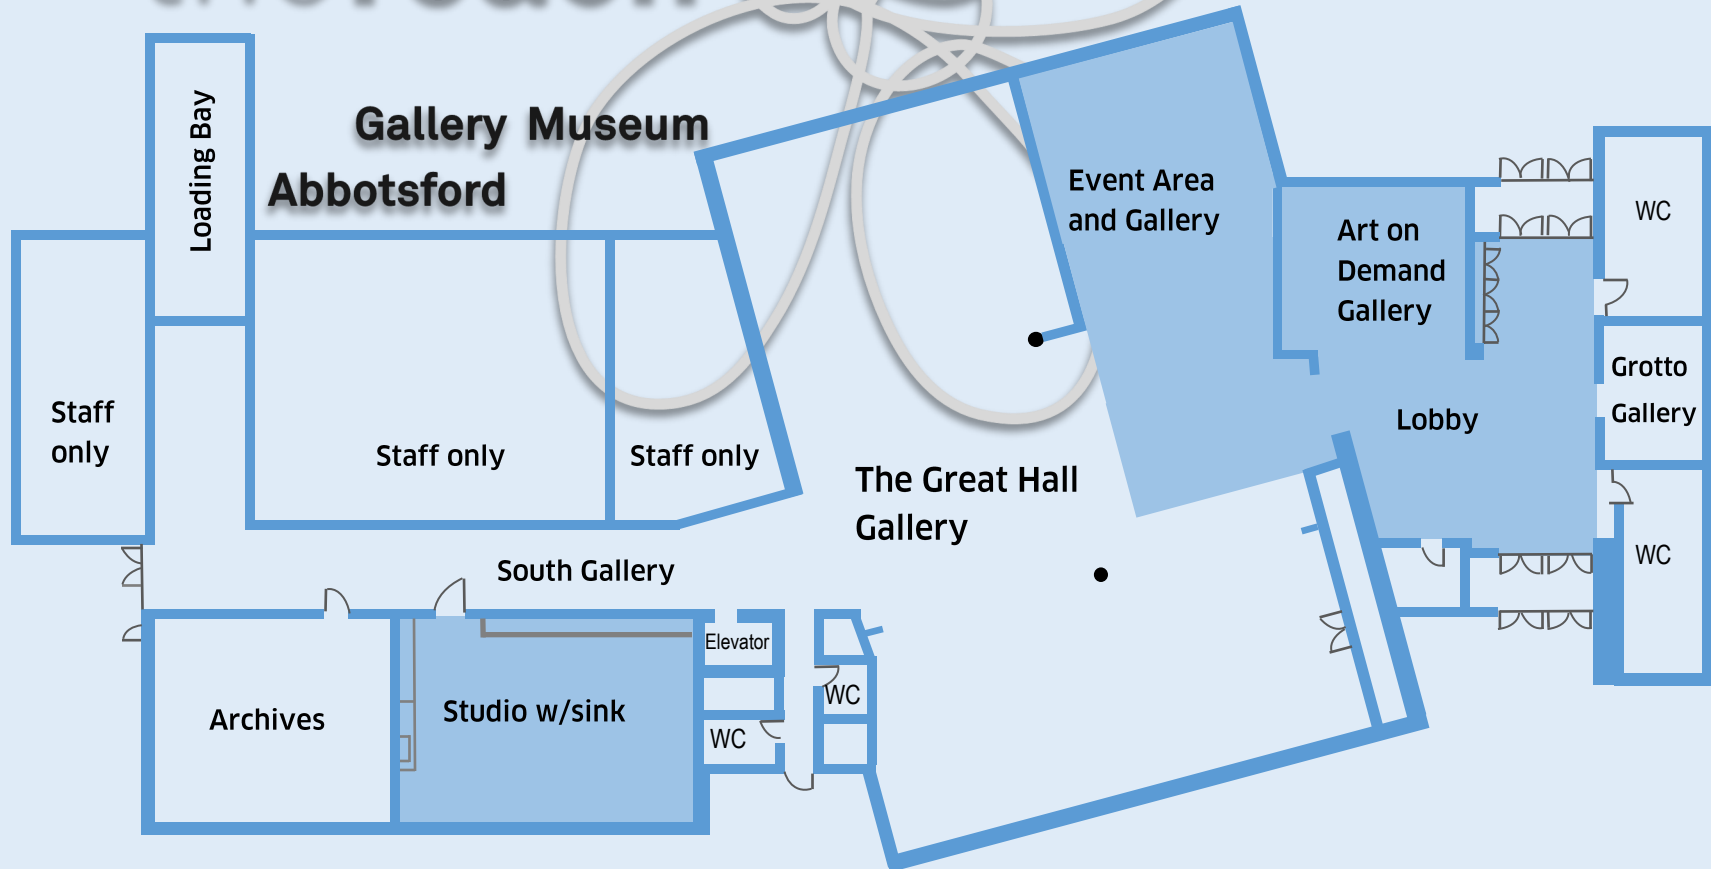

the reach

Shaded blue denotes the Rental Areas
(Rental areas subject to change)